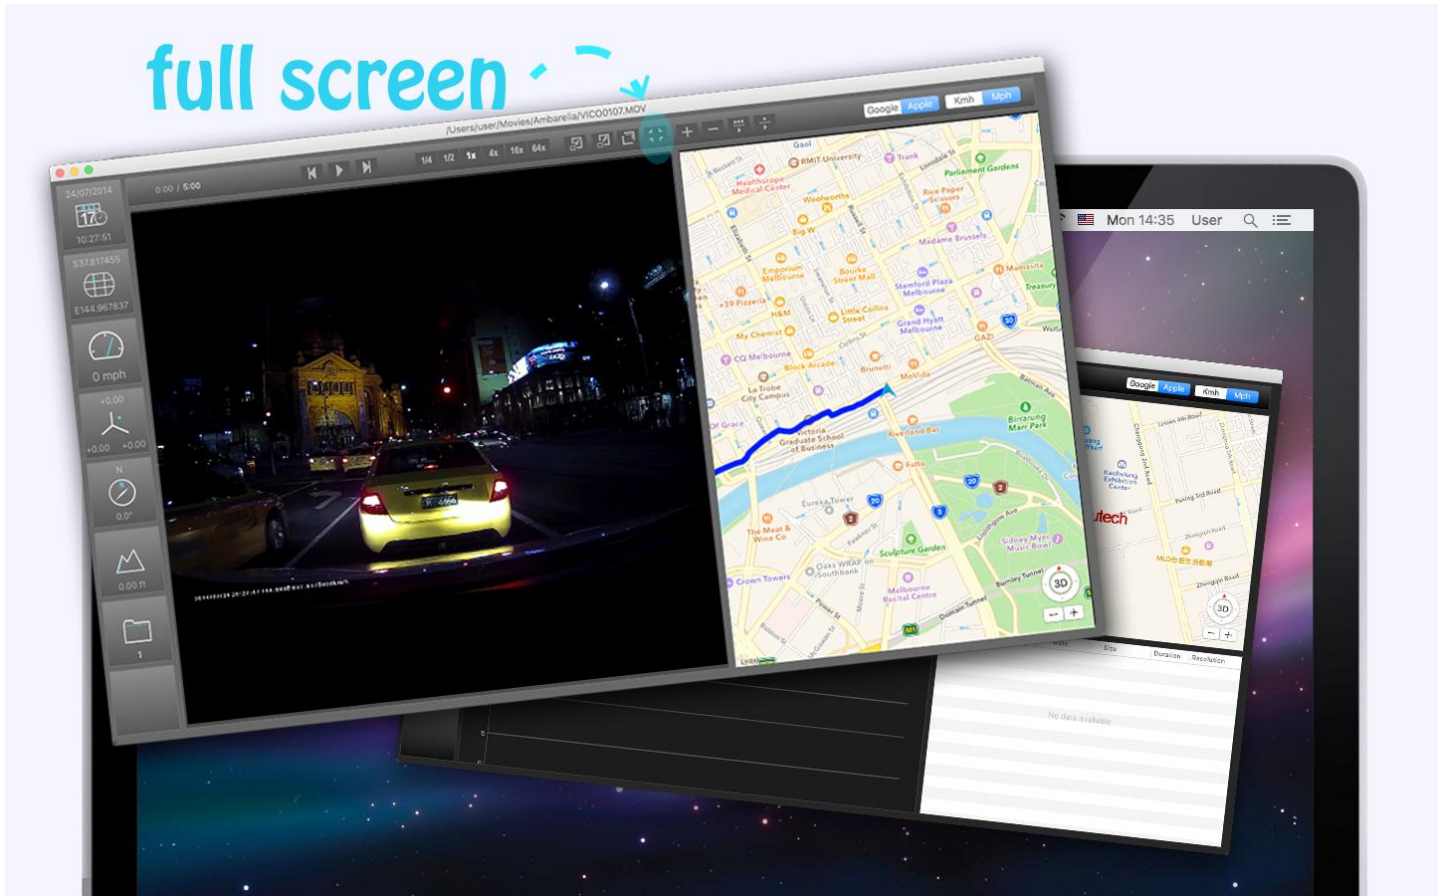

The Mac App for playing the video of the A One Player Outline

kutech

KUTECH INFORMATION CO.,LTD.

www.kutech.com.tw

A One Player Function v8.0

The Mac App for playing the video of the A One Player driving recorder is capable of synchronized display of the driving video and the street map by combining the static and the dynamic states via the video and the street map. It allows one to have a broader and clearer perspective while enhancing your visual sense of space.

A One Player Function v8.0

A One Player 行車記錄影片播放 Mac App，可同步播放行車影片與行駛街道圖，能透過影片與街道圖，靜態與動態的互相做結合，看的更廣、看的更清楚，增加您視覺的空域感。

全新資料載入分析技術，即使驅動再大的資料依舊輕鬆自在。在每個視窗間，創造更多未來空間概念。每個細節的審慎考量，操控性、視覺性，都為了提升您的使用體驗。

人性化的感覺，播放影片就將檔案拖拉進來，滑鼠輕輕一點您想看的的地方立即放大，點選截圖功能畫面輸出至您的桌面。

A One Player Function v8.0

A One Player

A One Player Function v8.0

A One Player Function v8.0

A One Player Function v8.0

A One Player Function v8.0